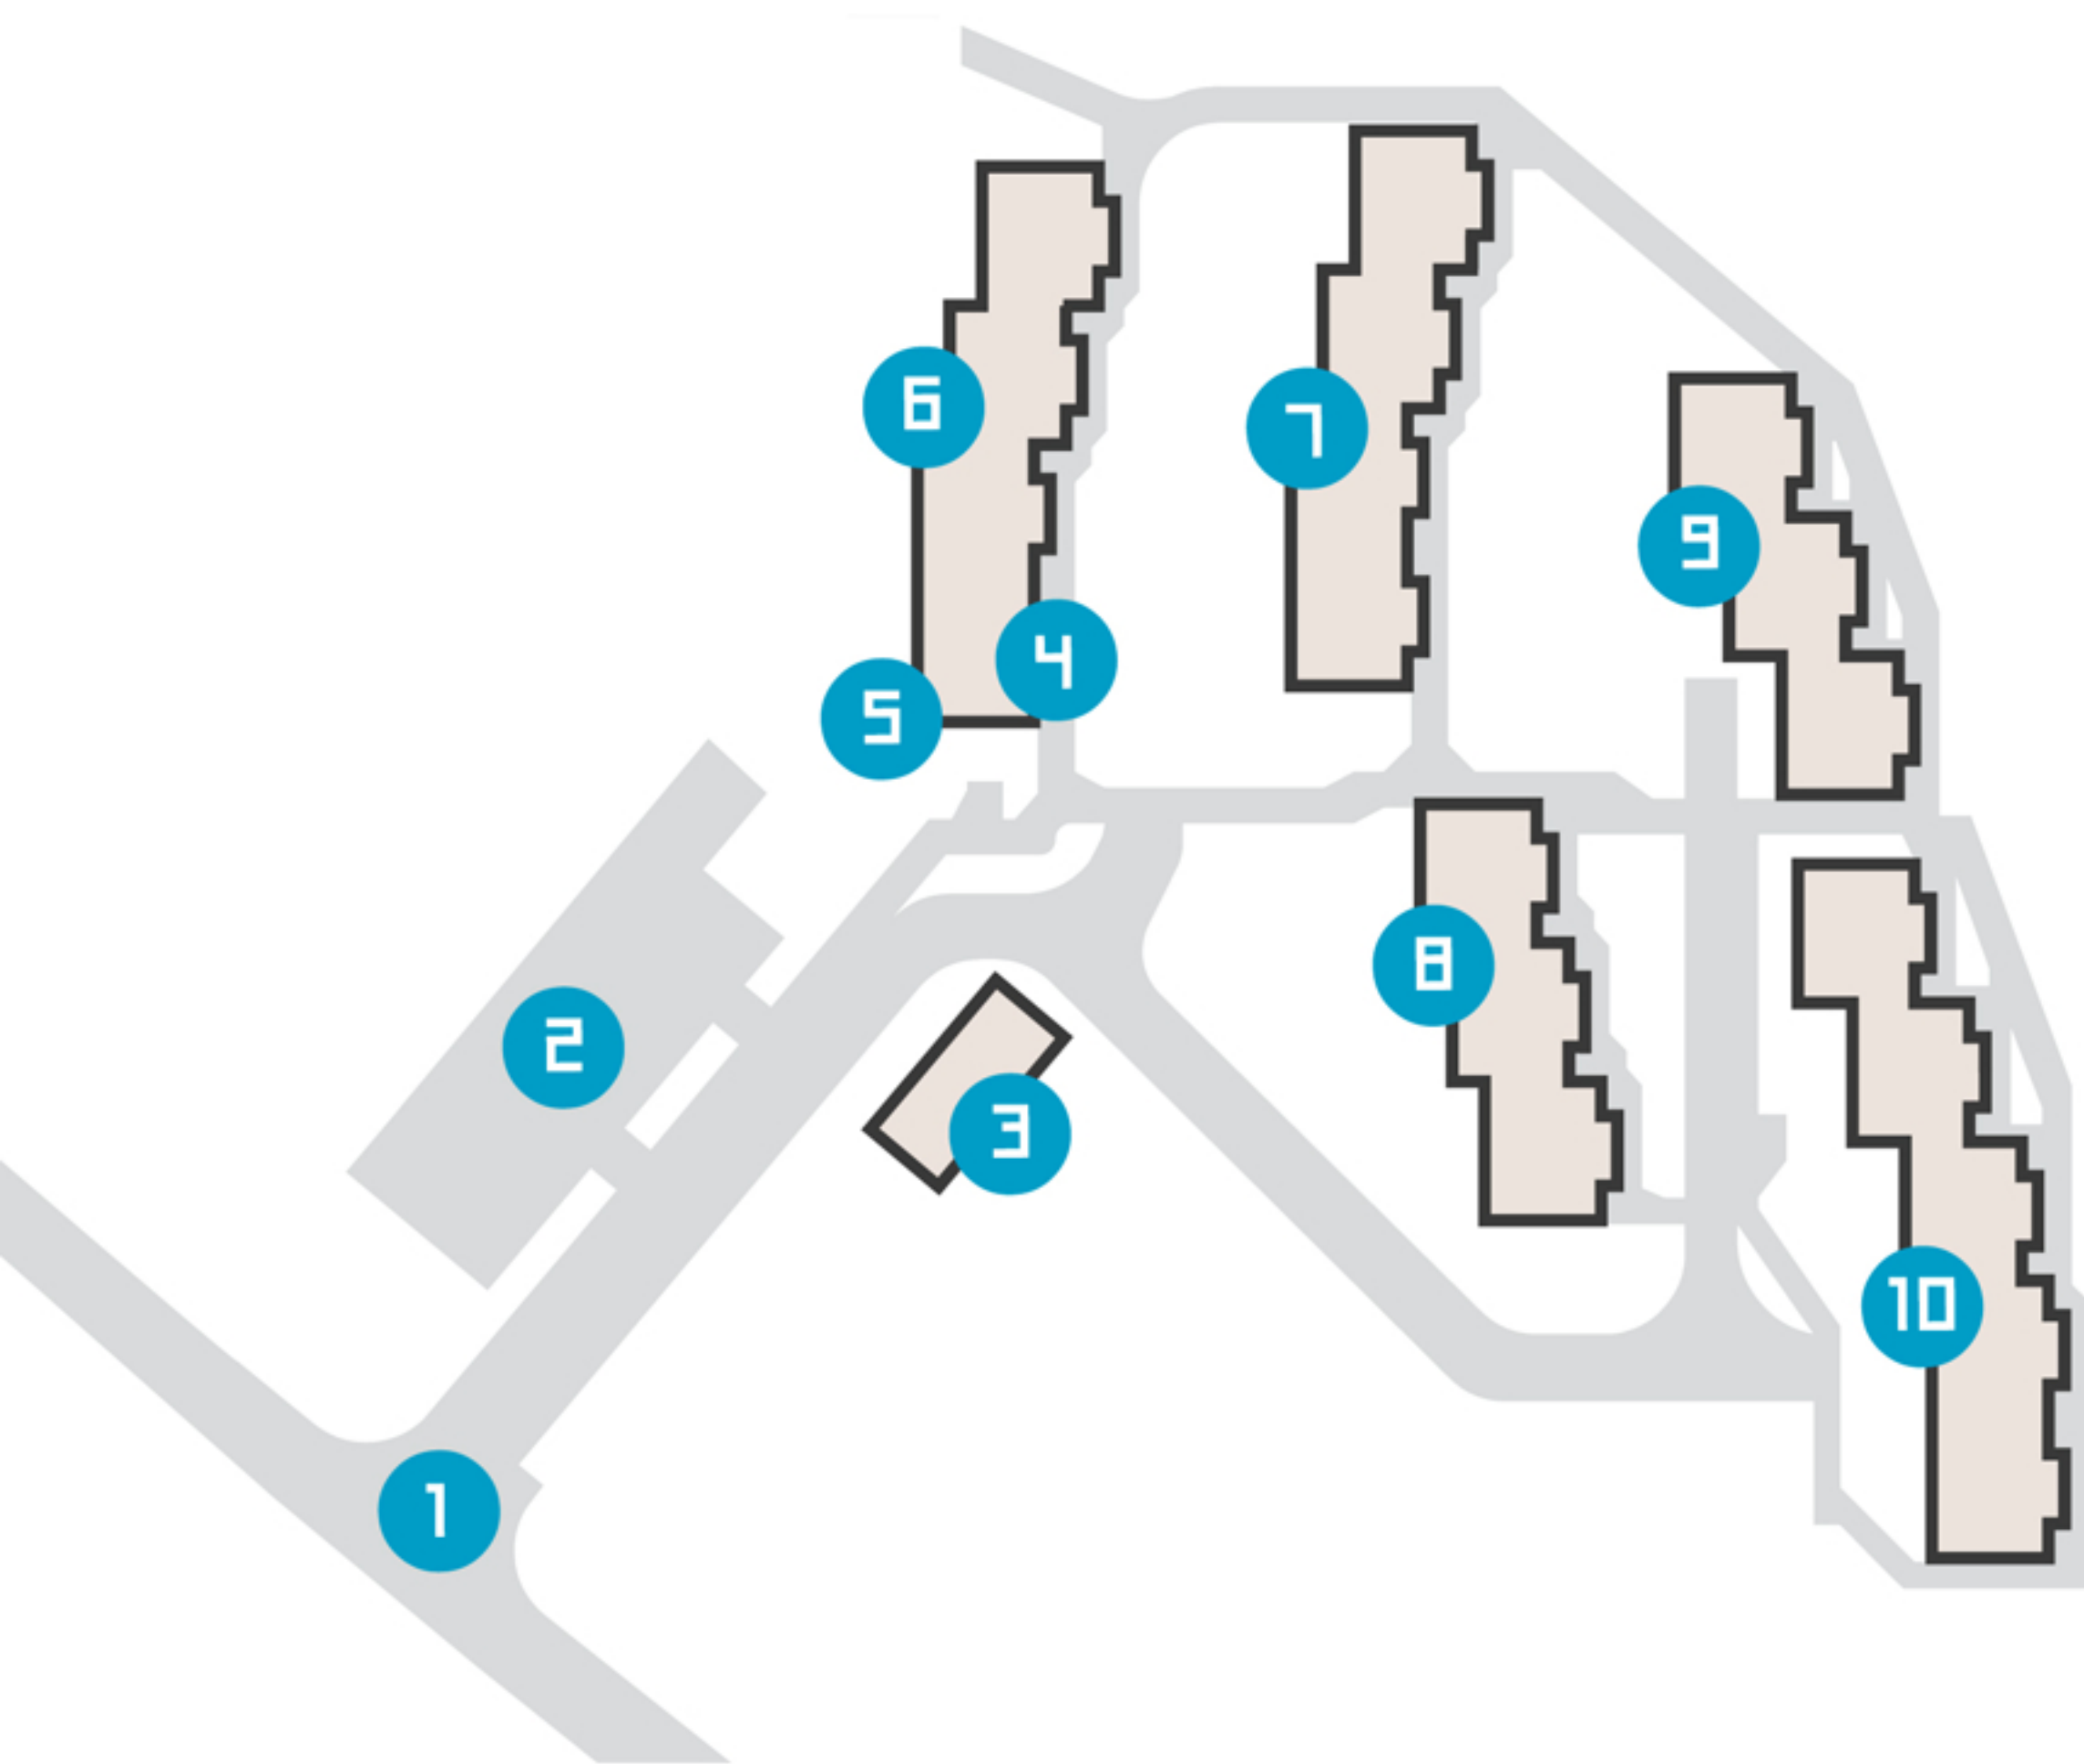

# SITE MAP

## ASHENHURST HOUSES

1 Entrance/Exit

2 Car Park

3 Security Cabin

4 Laundrette

5 Communal Lounge

6 Terrace 1: Houses 1-8

7 Terrace 2: Houses 9-16

8 Terrace 3: Houses 17-23

9 Terrace 4: Houses 24-28

10 Terrace 5: Houses 29-38